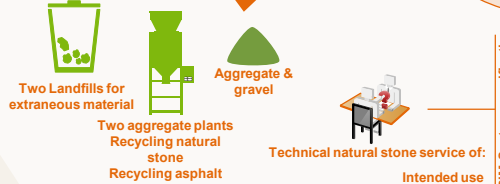

With our integrated and resource-efficient value chain our standard is to be the model of resource efficiency. With that we expect others to imitate what we do.

 Dietfurt Limestone
 Dietfurt Limestone gala
 Jura Limestone
 Dietfurt Travertine
 Dietfurt Dolomite
 Wachenzell Dolomite

More than 2 million tons of natural stone products delivered annually to approx. 50 countries all over the world

Certified according to DIN EN ISO 14001

© www.franken-schotter.com