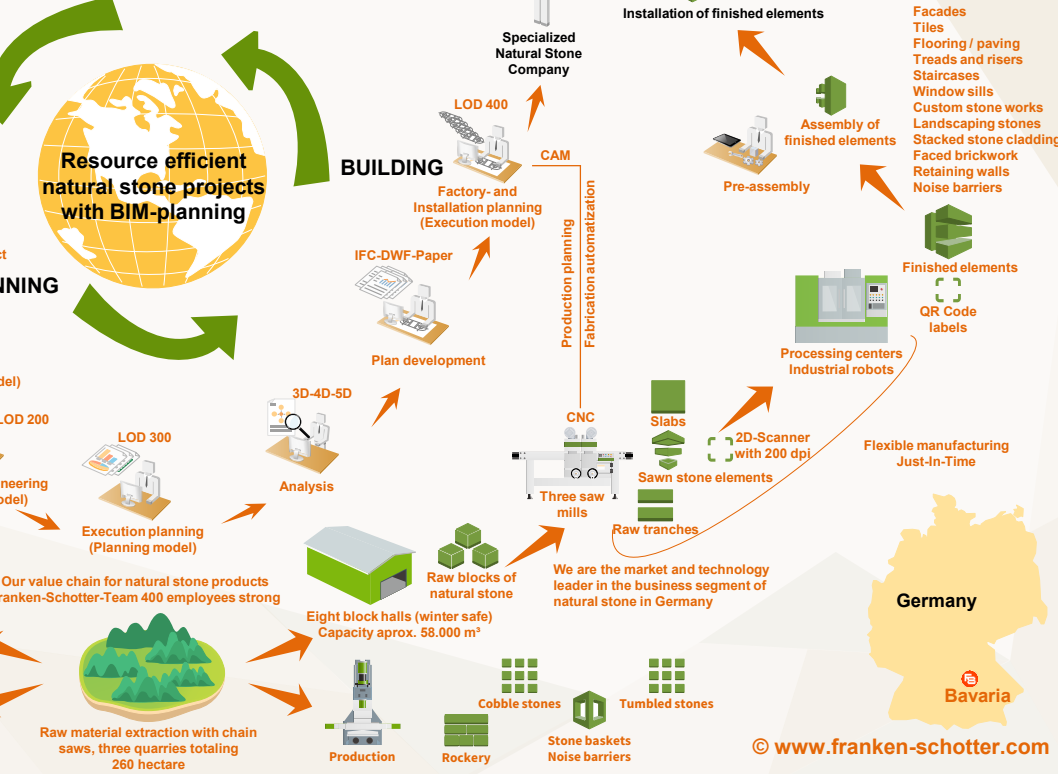

With our integrated and resource-efficient value chain our standard is to be the model of resource efficiency. With that we expect others to imitate what we do.

 Dietfurt Limestone
 Dietfurt Limestone gala
 Jura Limestone
 Dietfurt Travertine
 Dietfurt Dolomite
 Wachenzell Dolomite

More than 2 million tons of natural stone products delivered annually to approx. 50 countries all over the world

Certified according to DIN EN ISO 14001

© www.franken-schotter.com