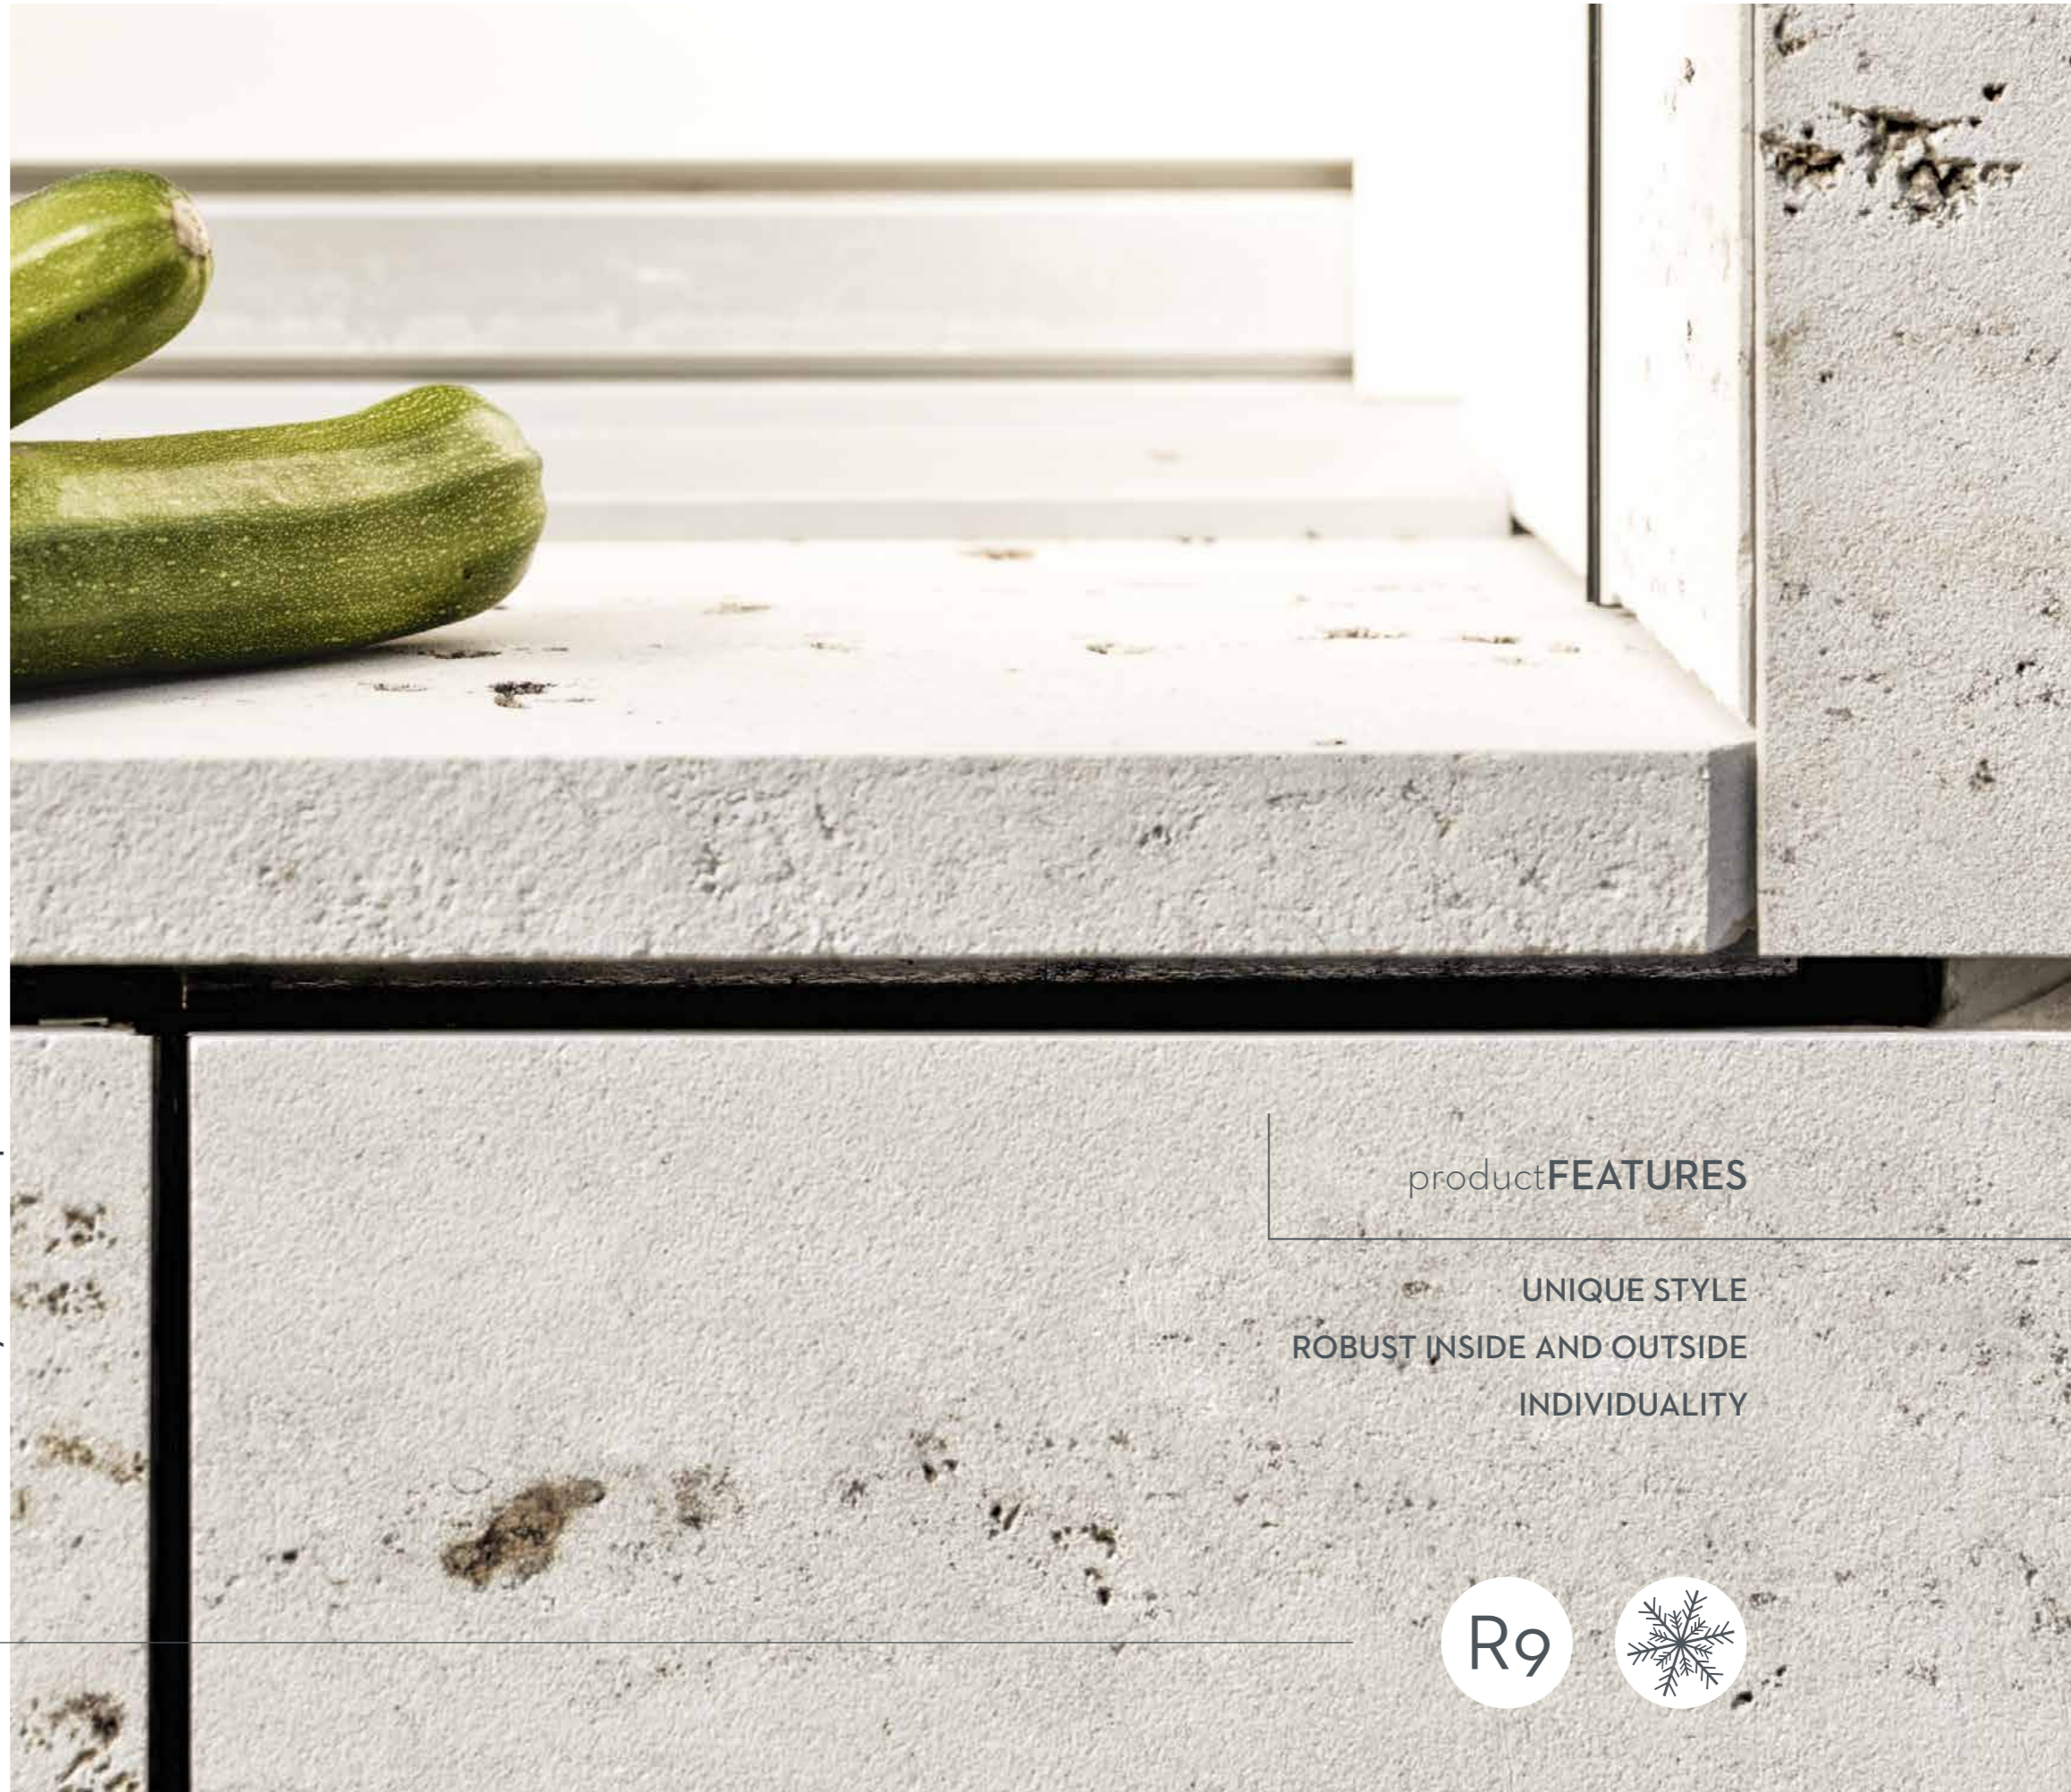

DIETFURT TRAVERTINE

naturally unique.

product **FEATURES**

UNIQUE STYLE
ROBUST INSIDE AND OUTSIDE
INDIVIDUALITY