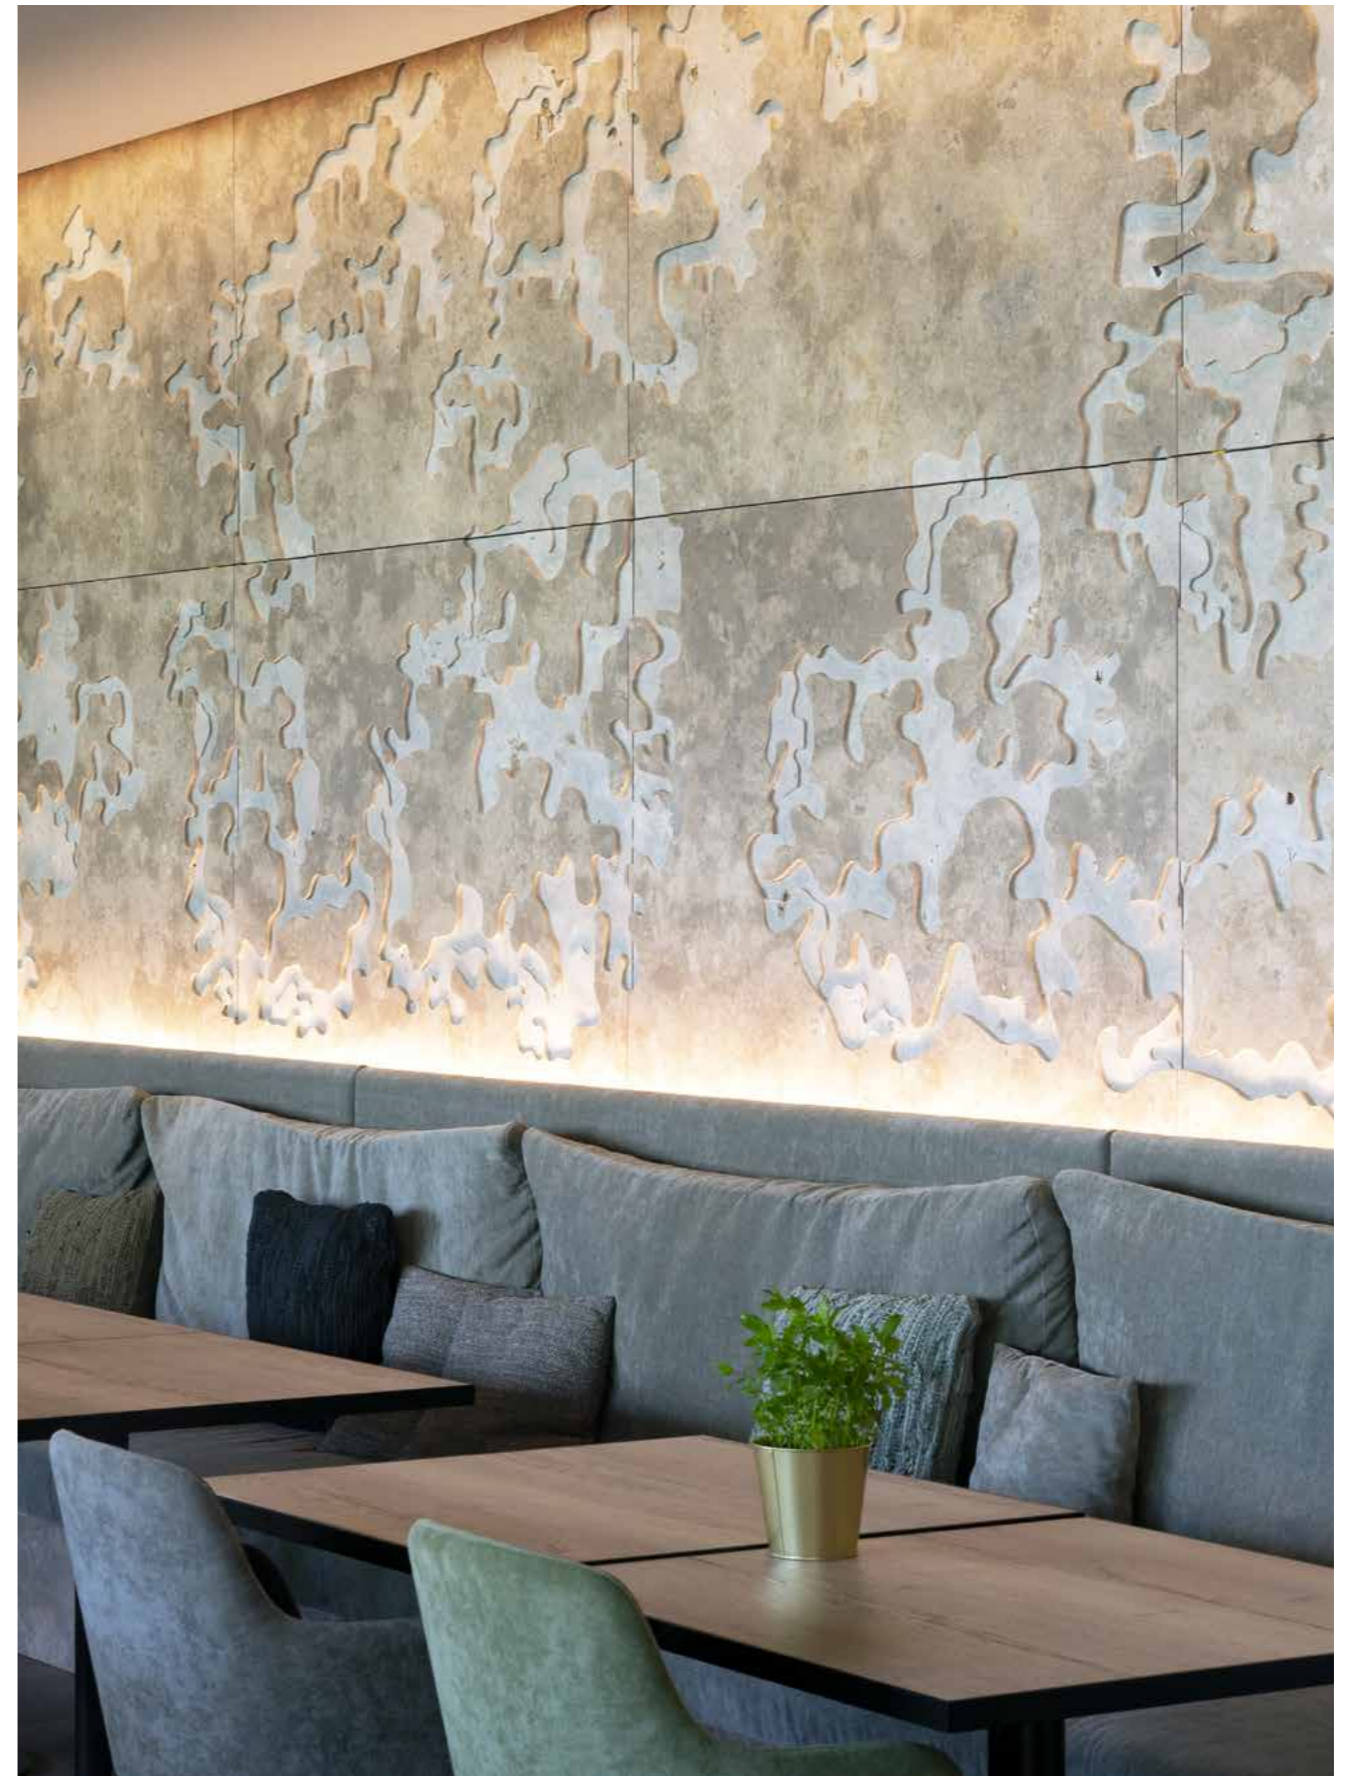

wachenzell**DOLOMITE**