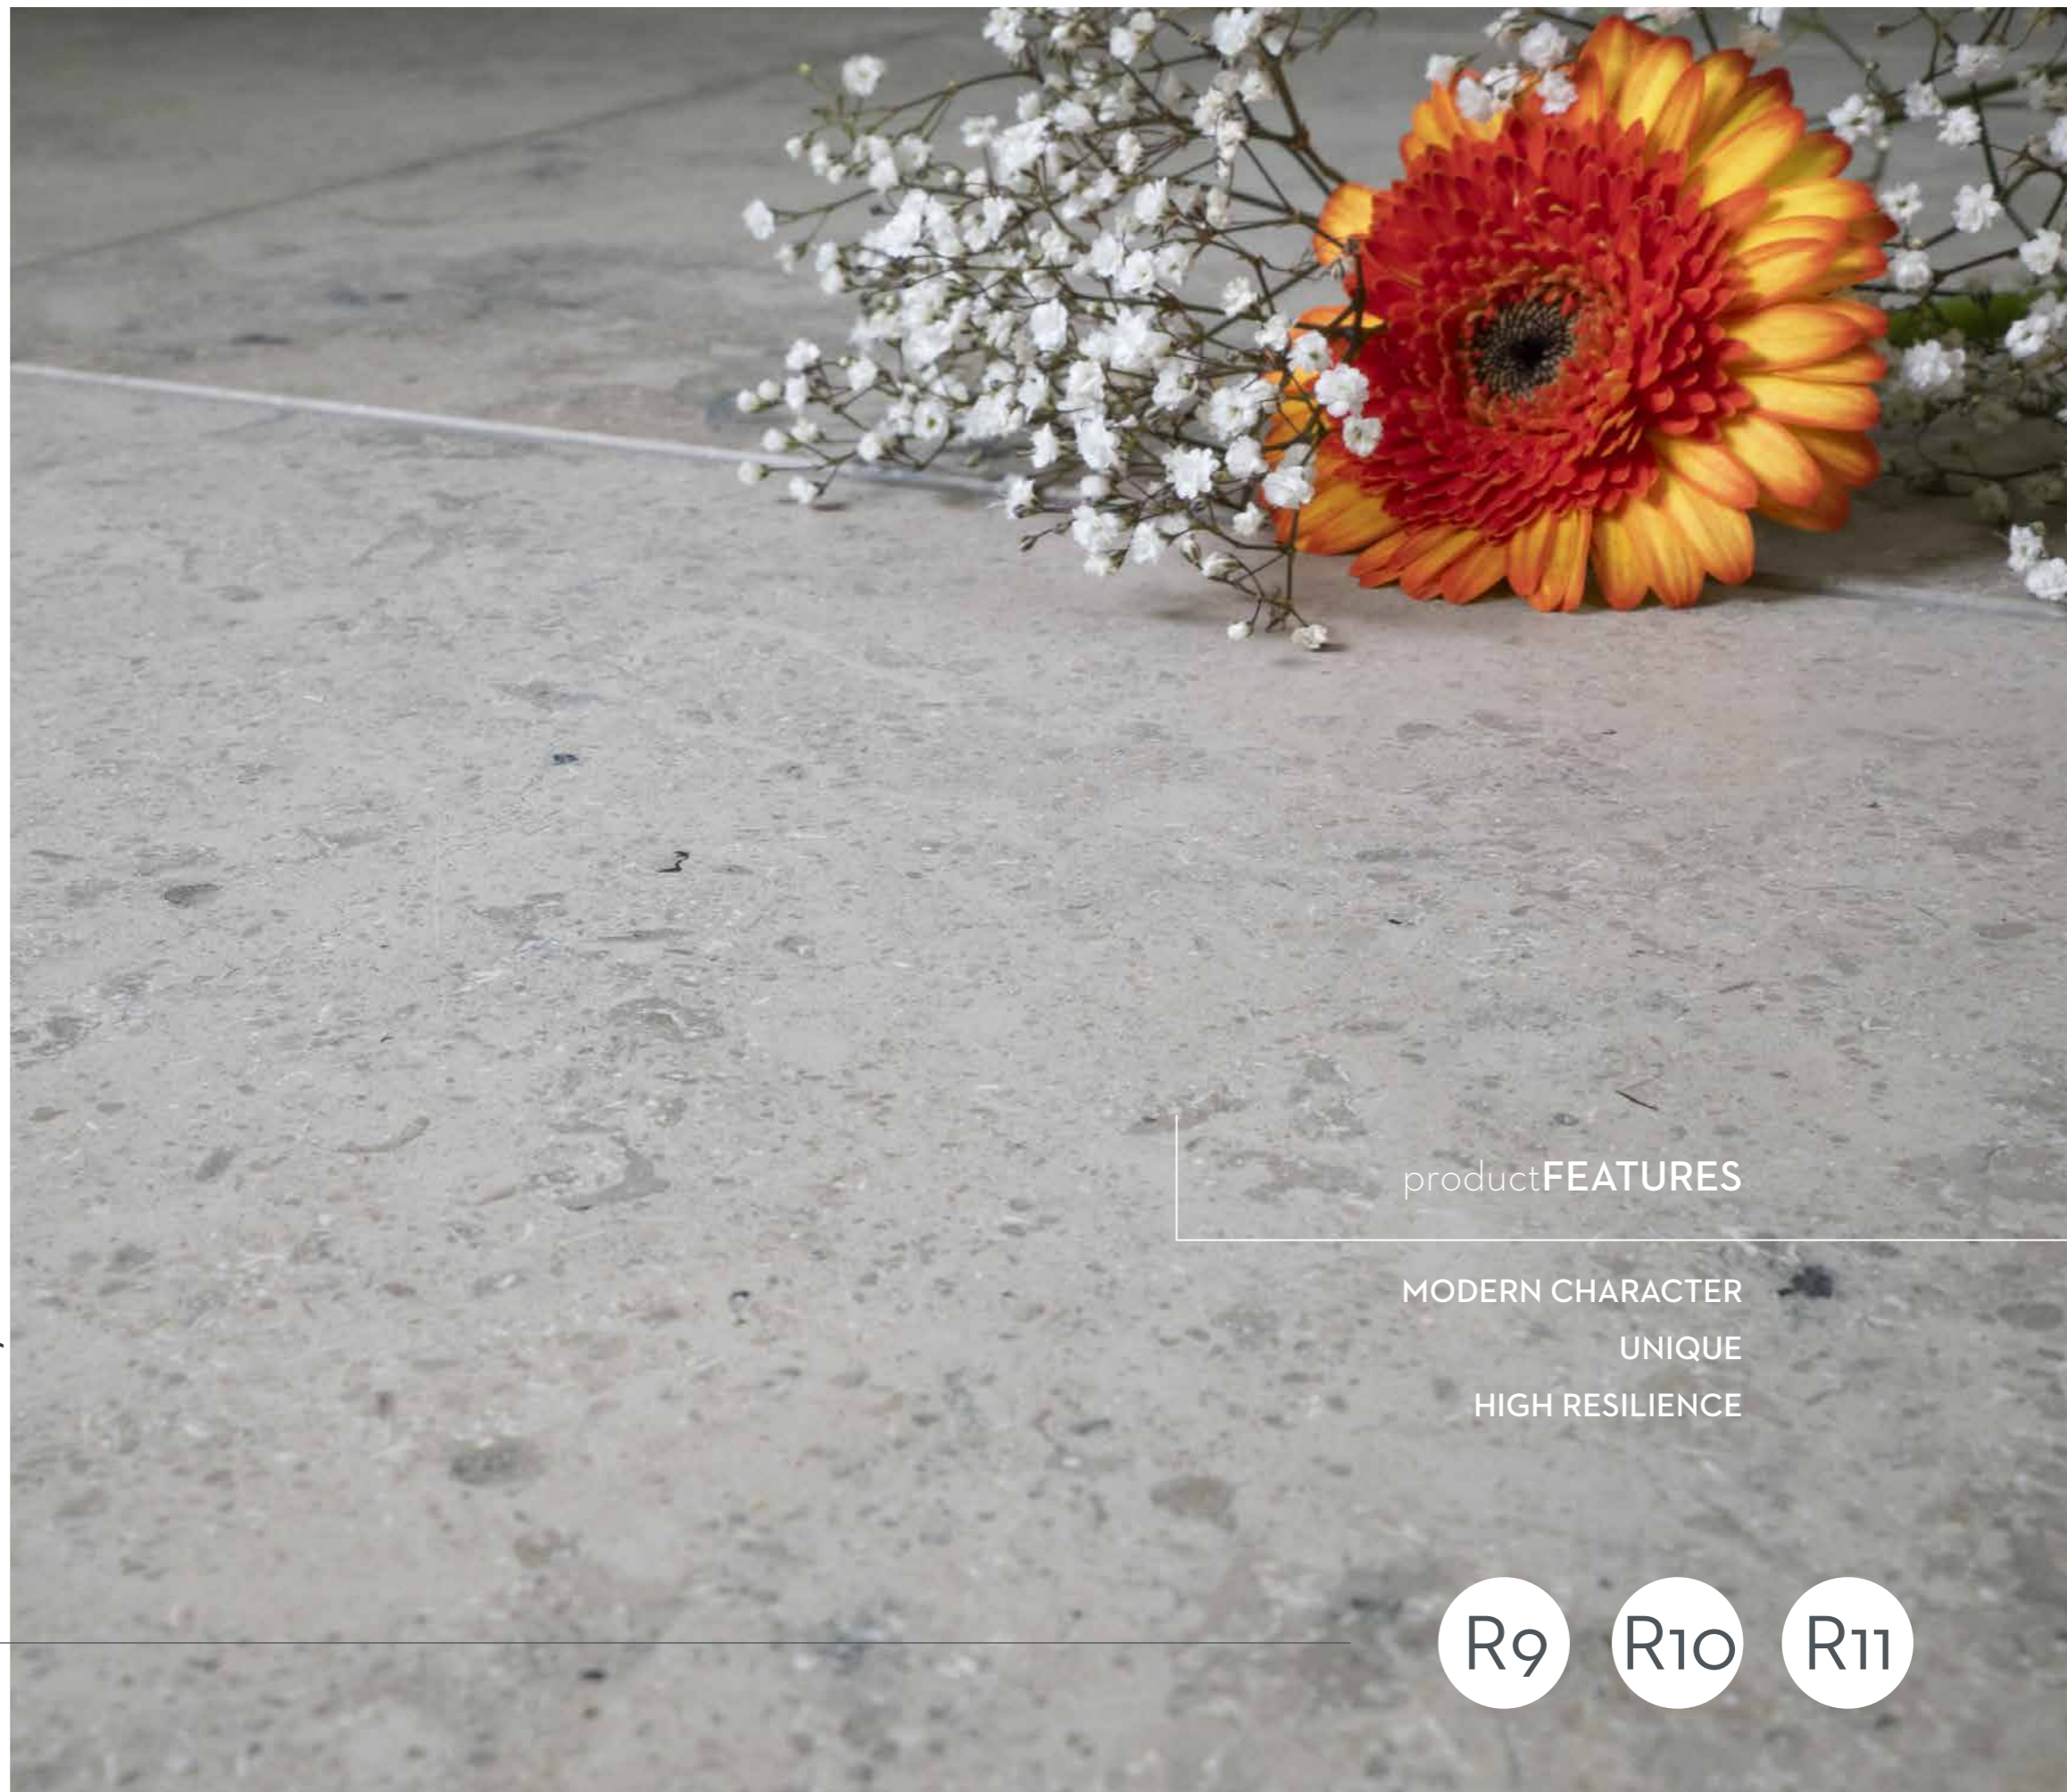

JURA LIMESTONE GREY

naturally beautiful.

product FEATURES

MODERN CHARACTER

UNIQUE

HIGH RESILIENCE

R9

R10

R11

04.2