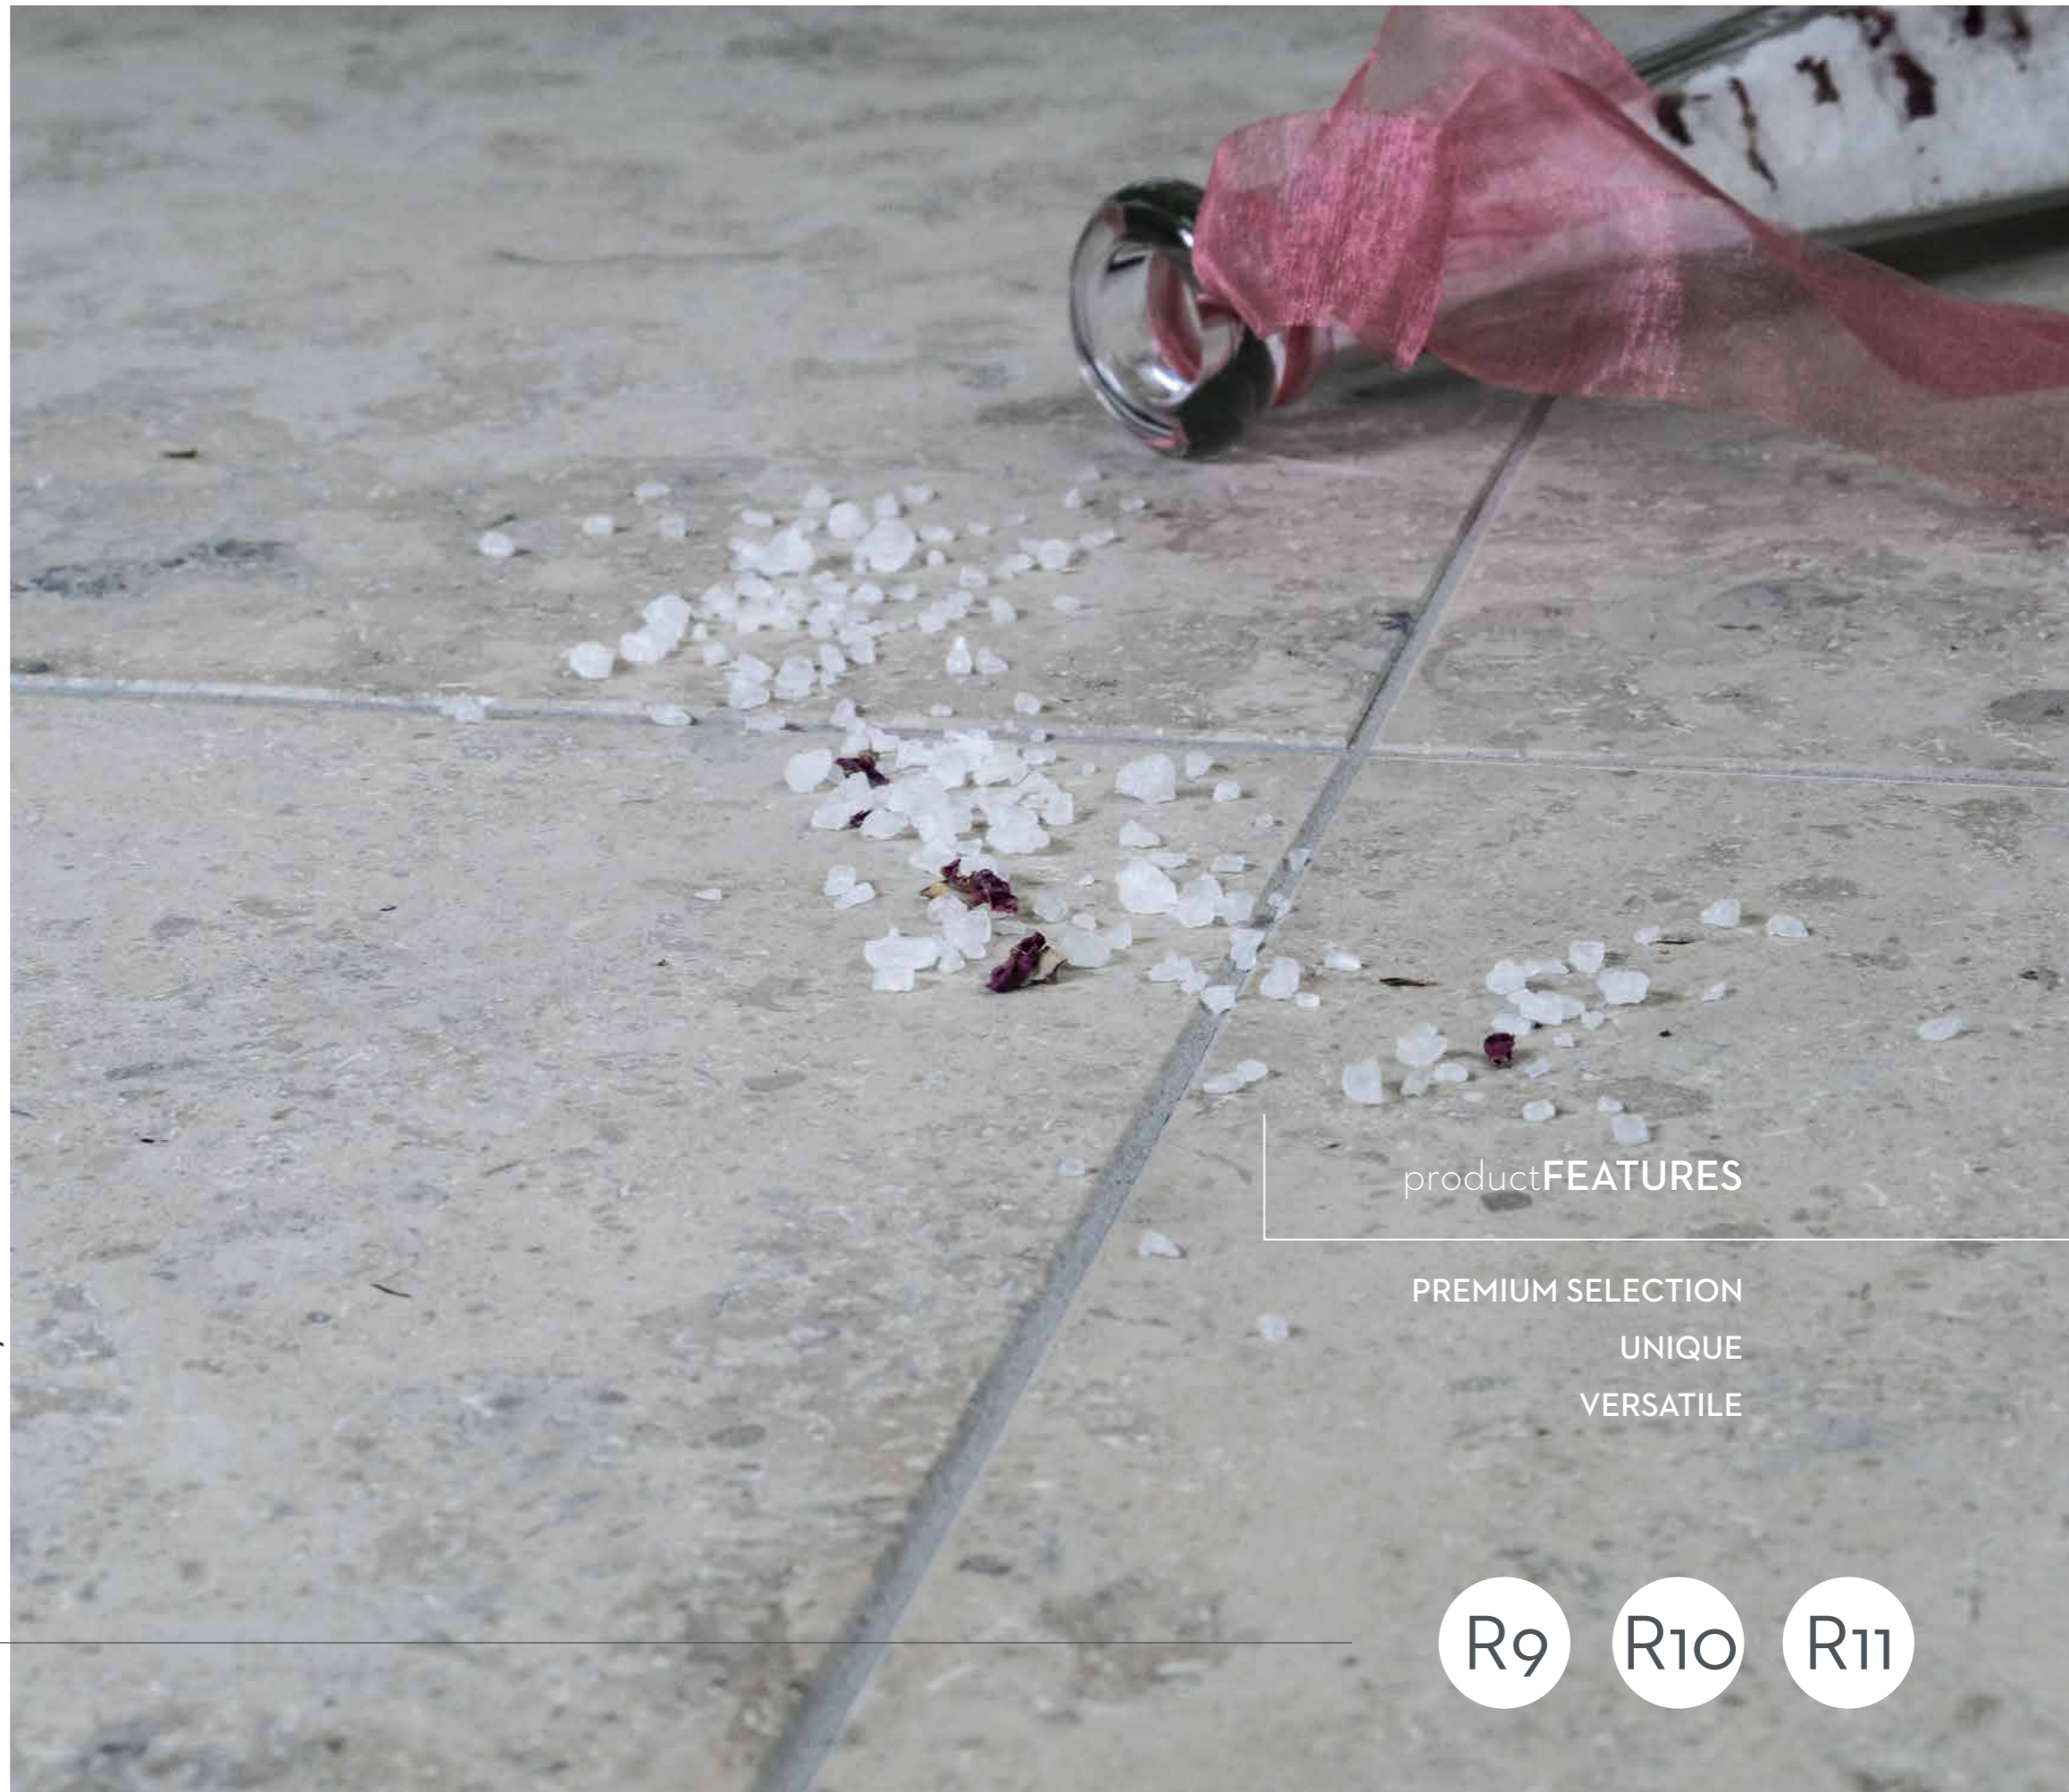

DIETFURT LIMESTONE GREY

naturally modern.

01.2

product **FEATURES**

PREMIUM SELECTION

UNIQUE

VERSATILE

R9

R10

R11