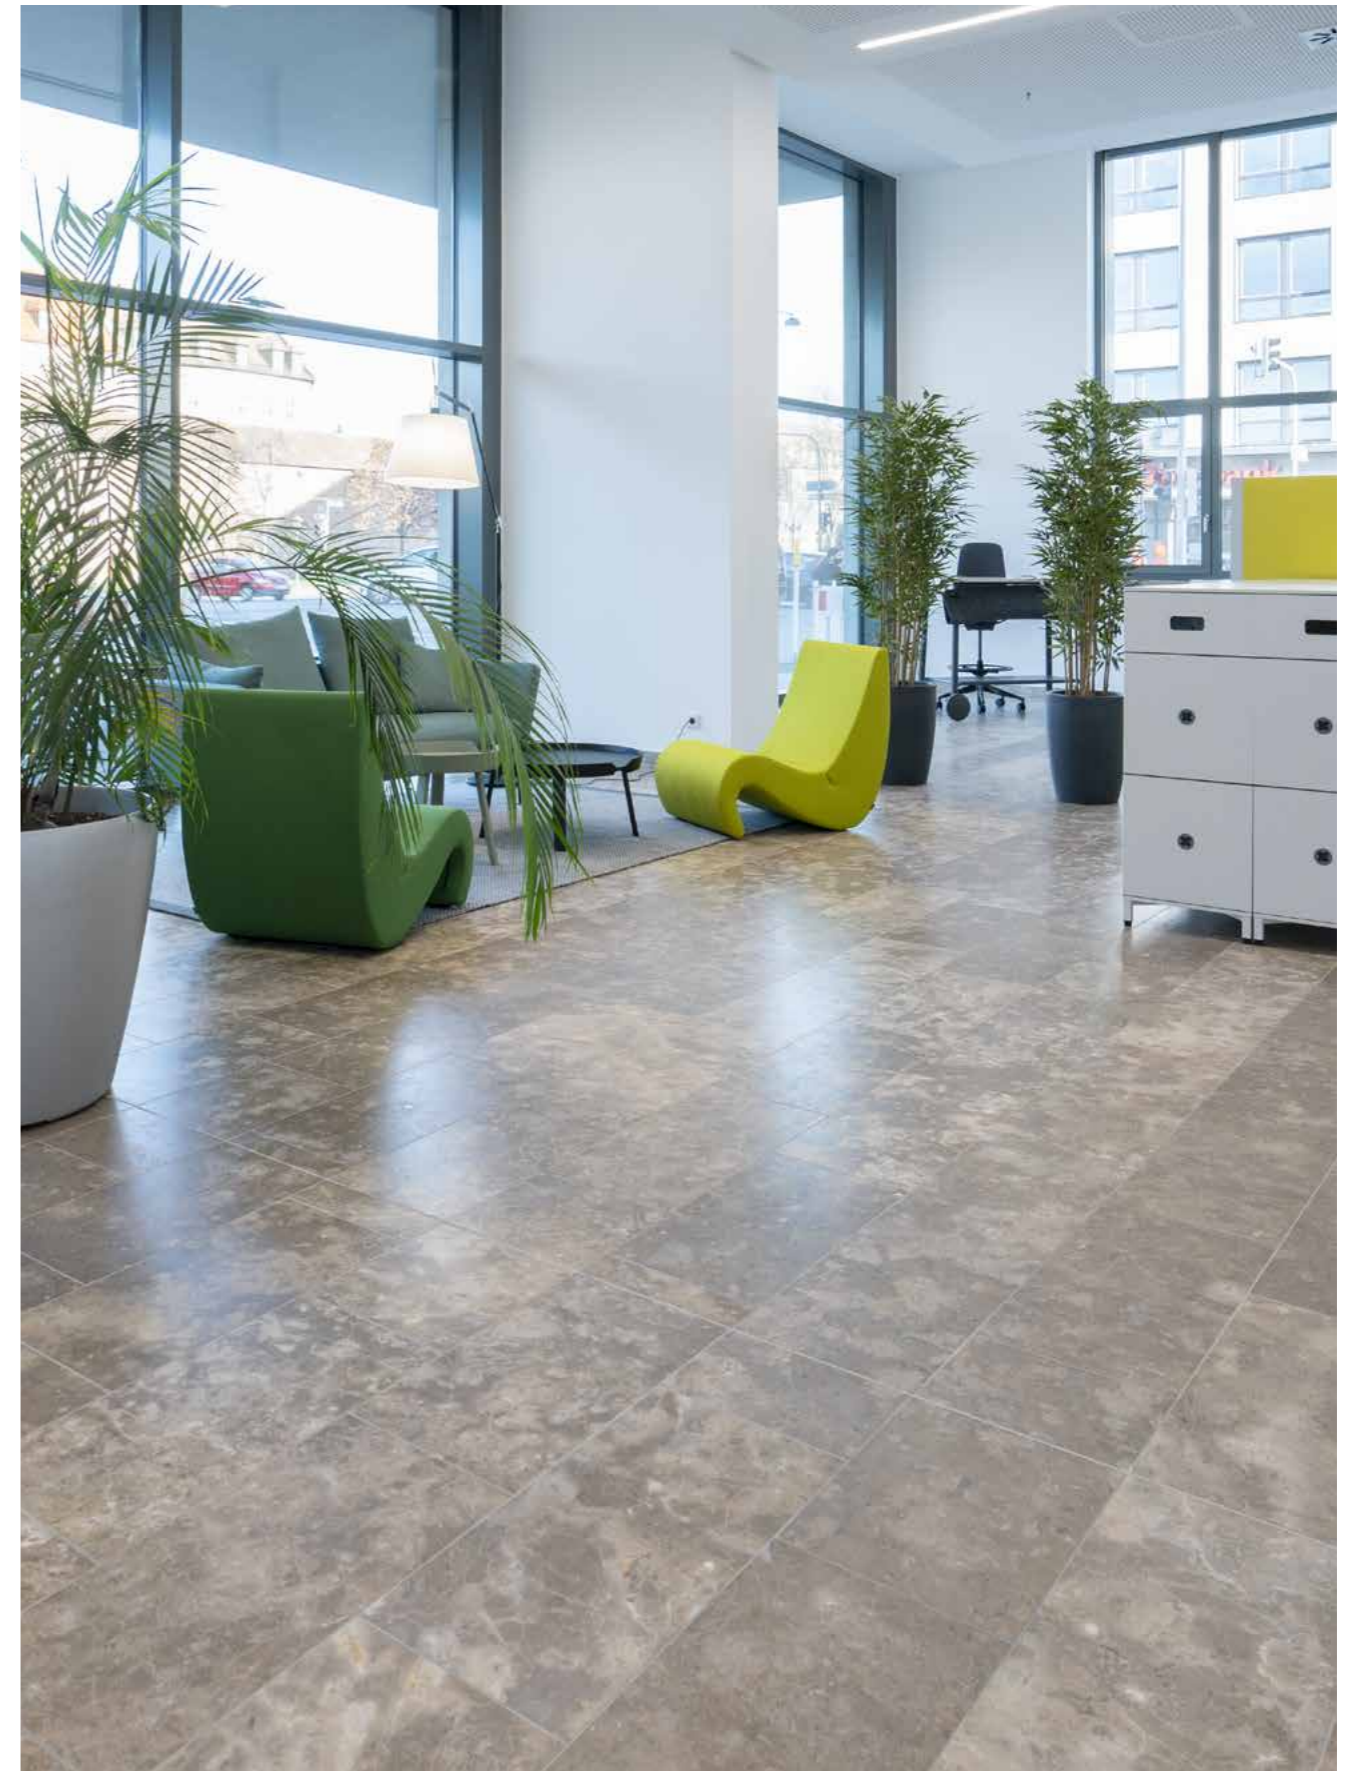

wachenzell**DOLOMITE**