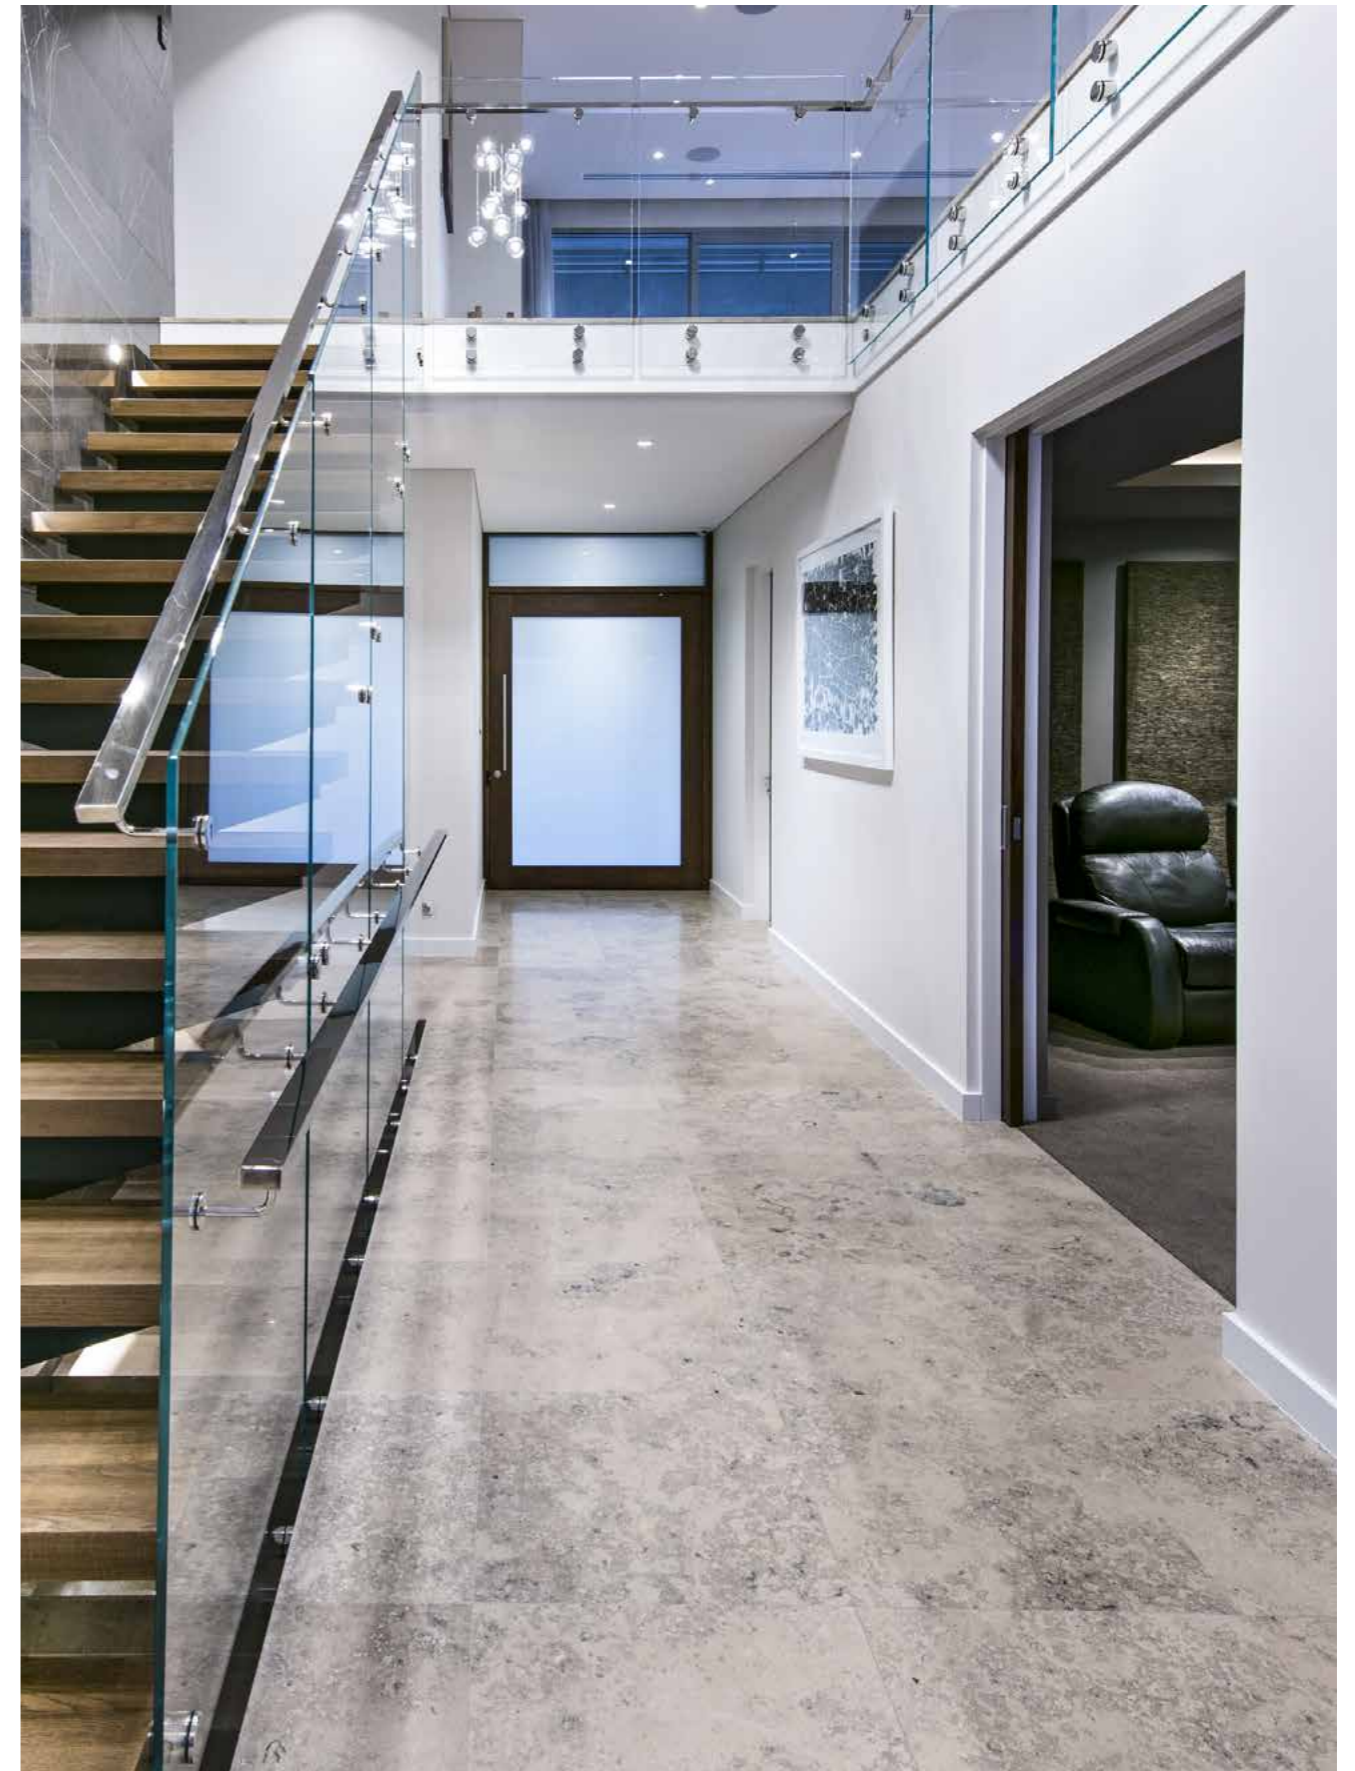

SKIRTING

TREADS

WINDOW SILLS OR SOLID WORK

SLABS

JURA
LIMESTONE
BEIGE
VEIN-CUT

naturally stylish.

product **FEATURES**

CHARACTERISTICALLY EXPRESSIVE