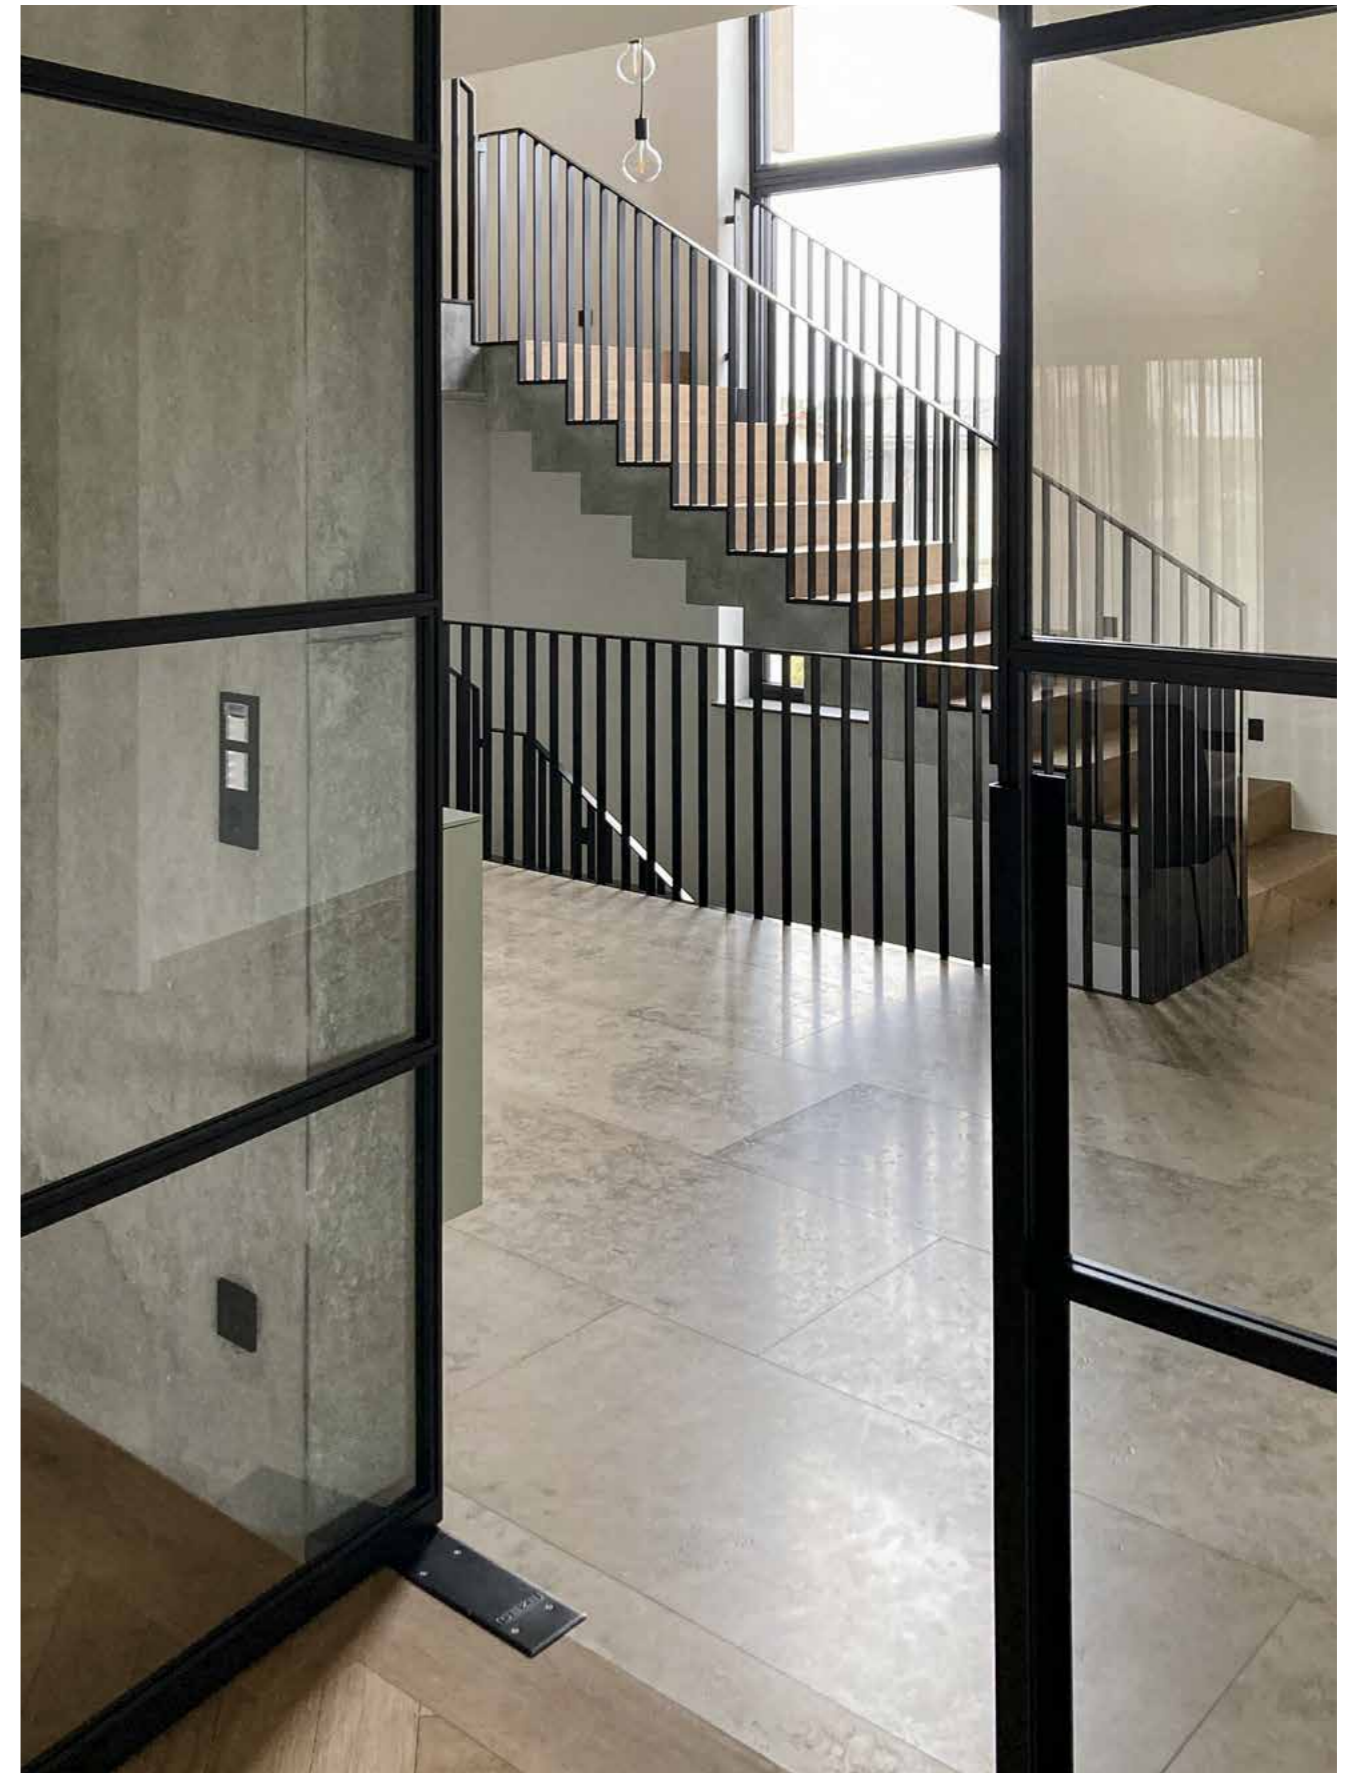

product**FINISH**

jura**LIMESTONE**grey