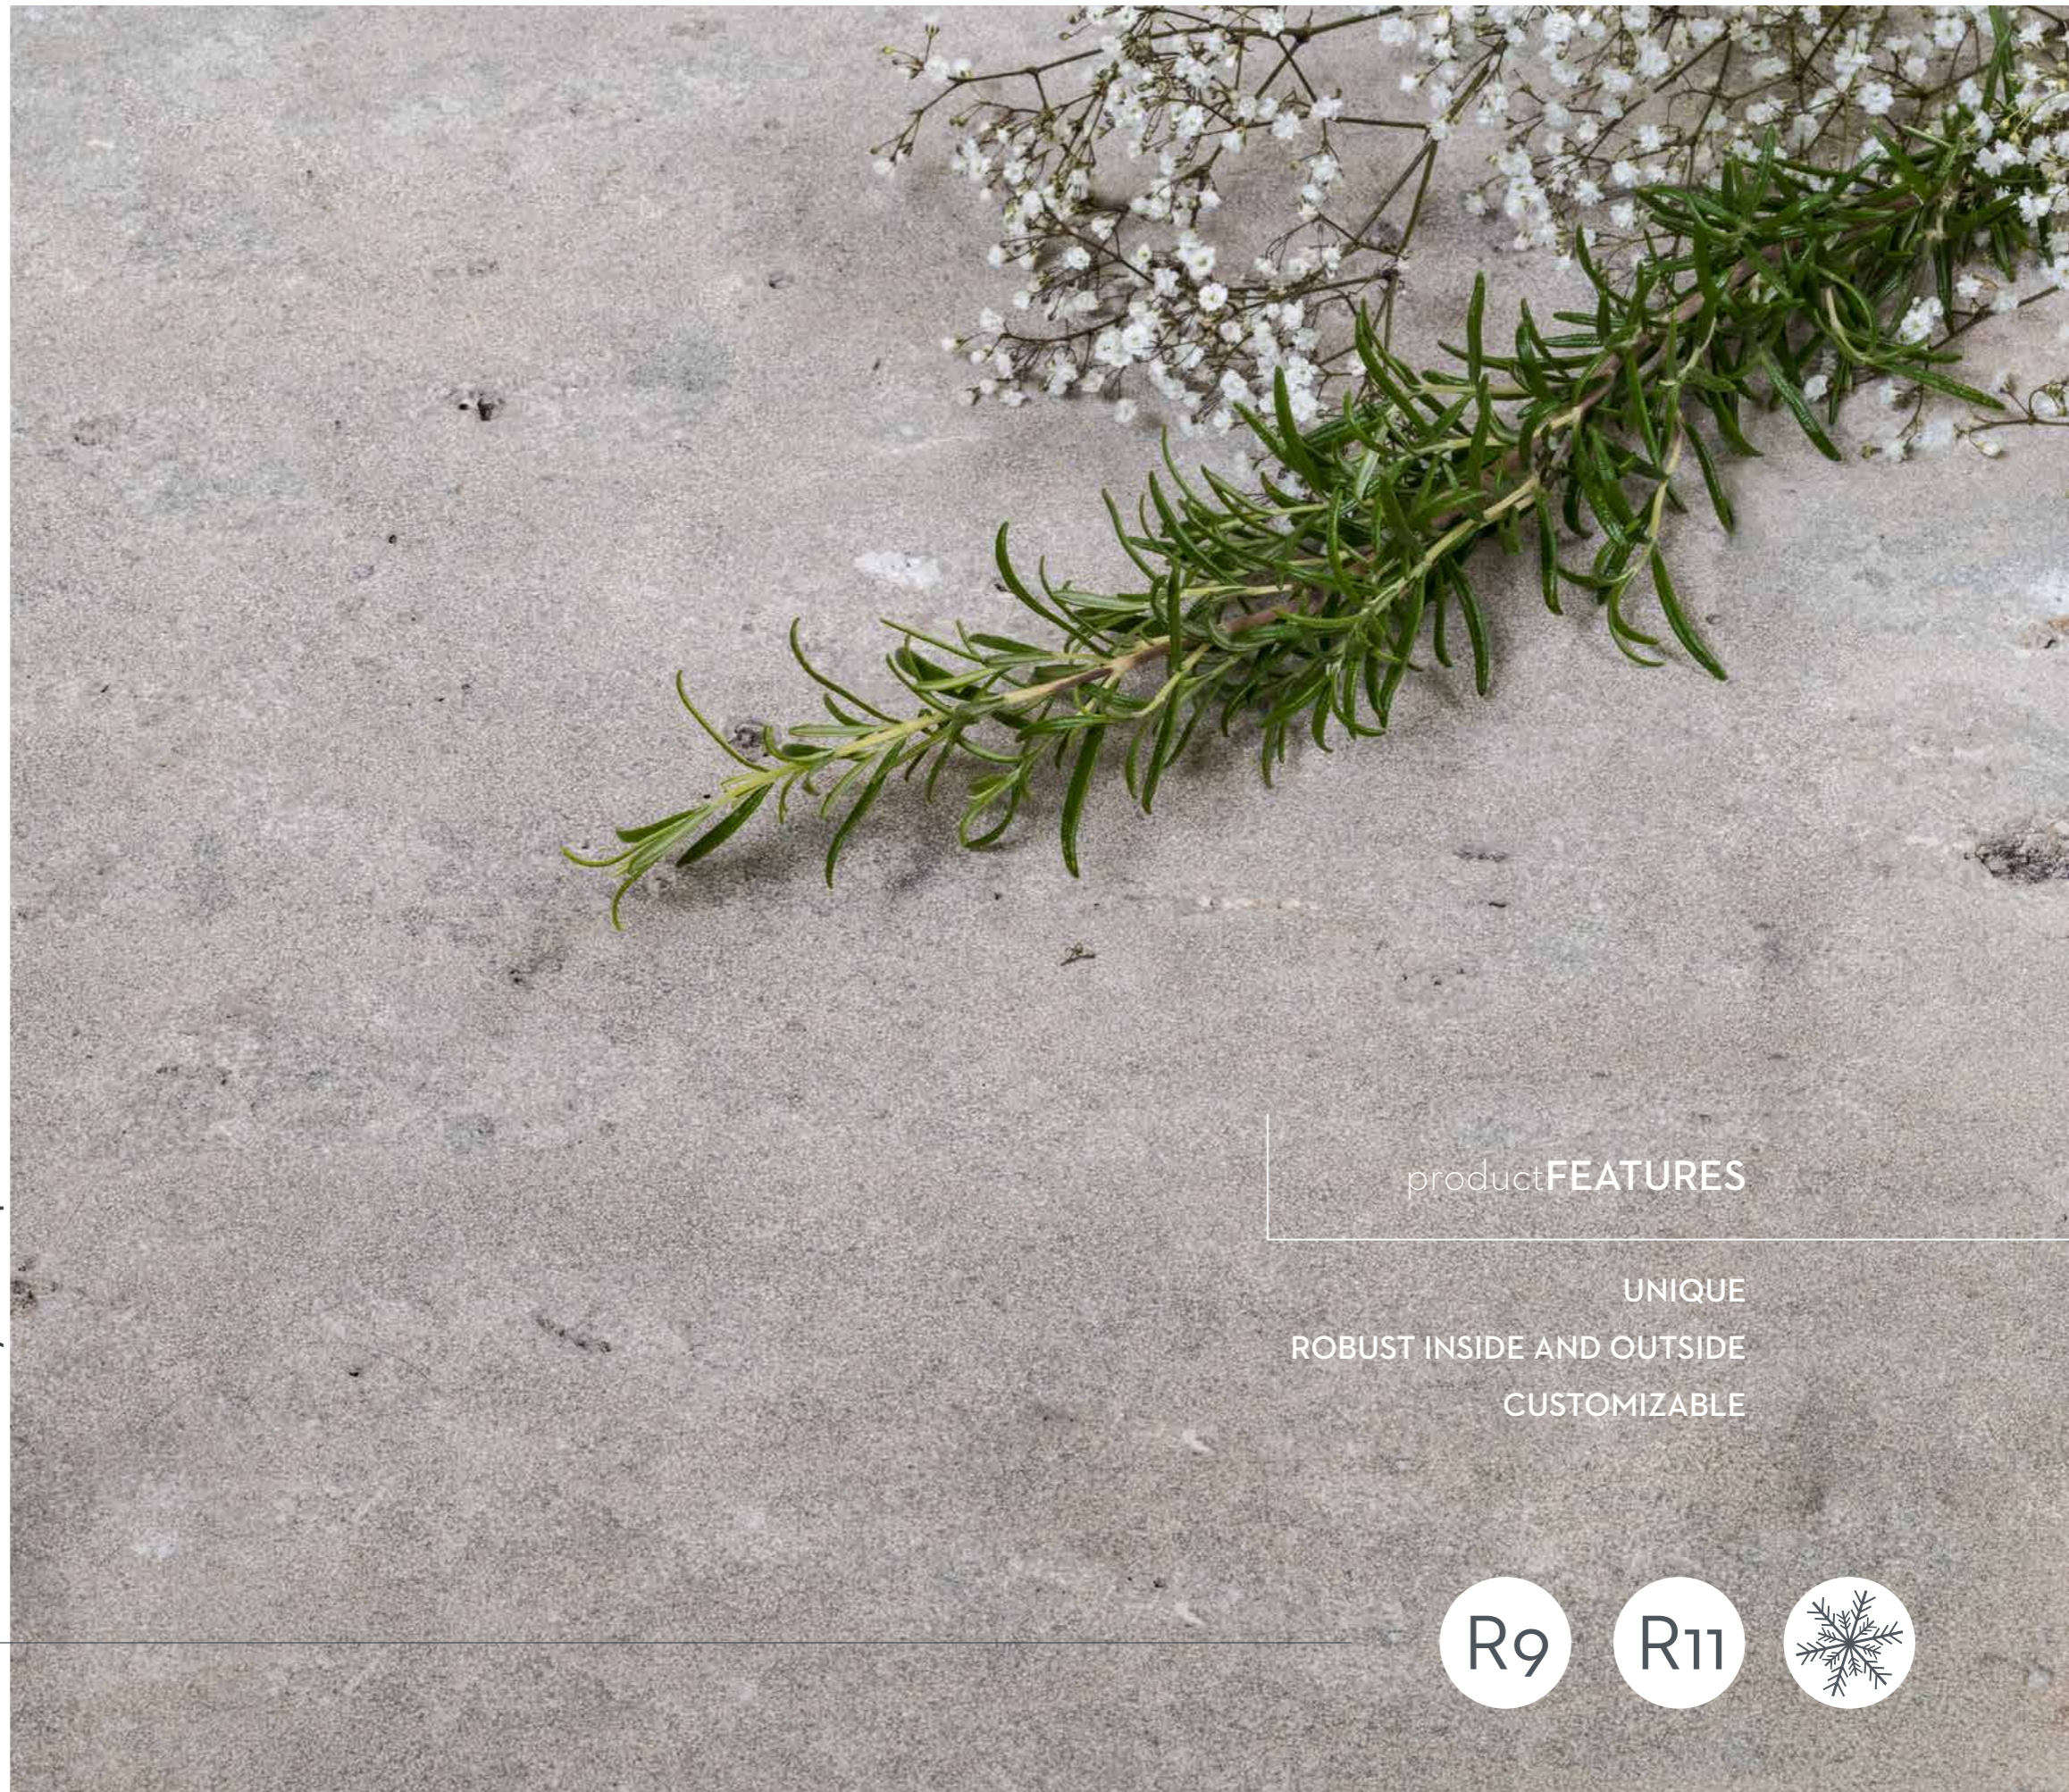

WACHENZELL DOLOMITE

naturally expressive.

product FEATURES

UNIQUE
ROBUST INSIDE AND OUTSIDE
CUSTOMIZABLE