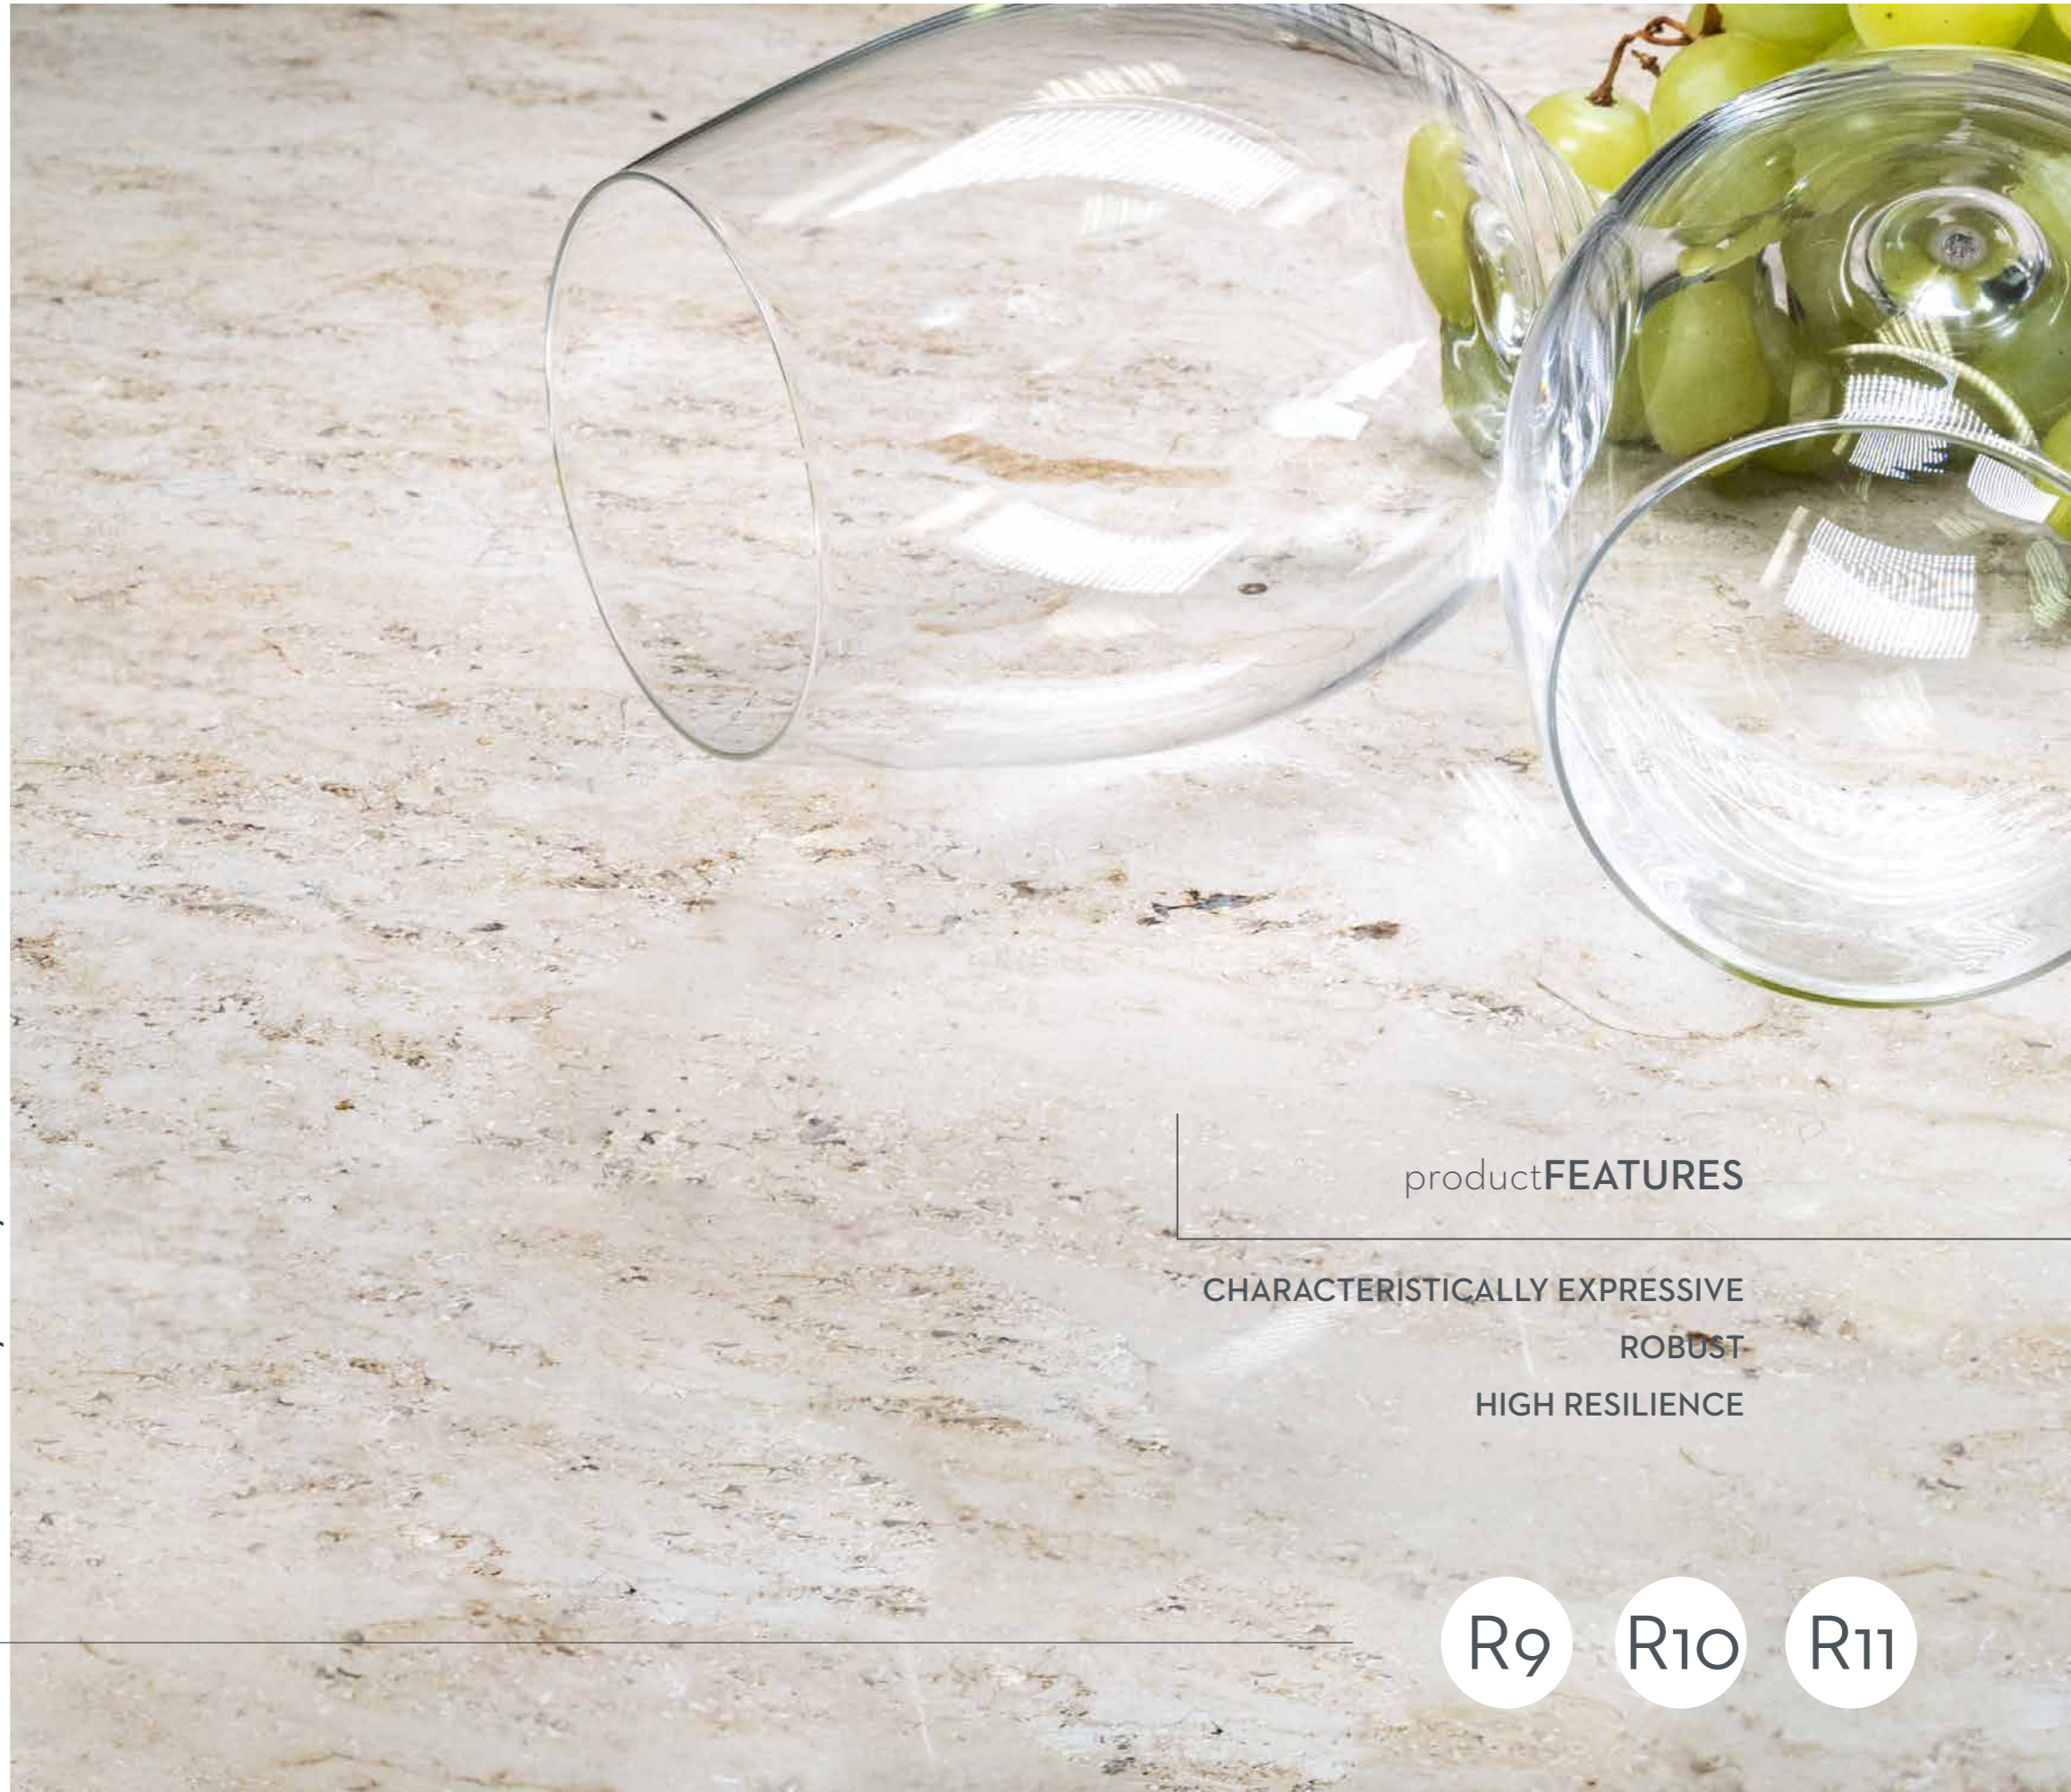

SKIRTING

TREADS

WINDOW SILLS OR SOLID WORK

SLABS

JURA
LIMESTONE
BEIGE
VEIN-CUT

naturally stylish.

product **FEATURES**

CHARACTERISTICALLY EXPRESSIVE