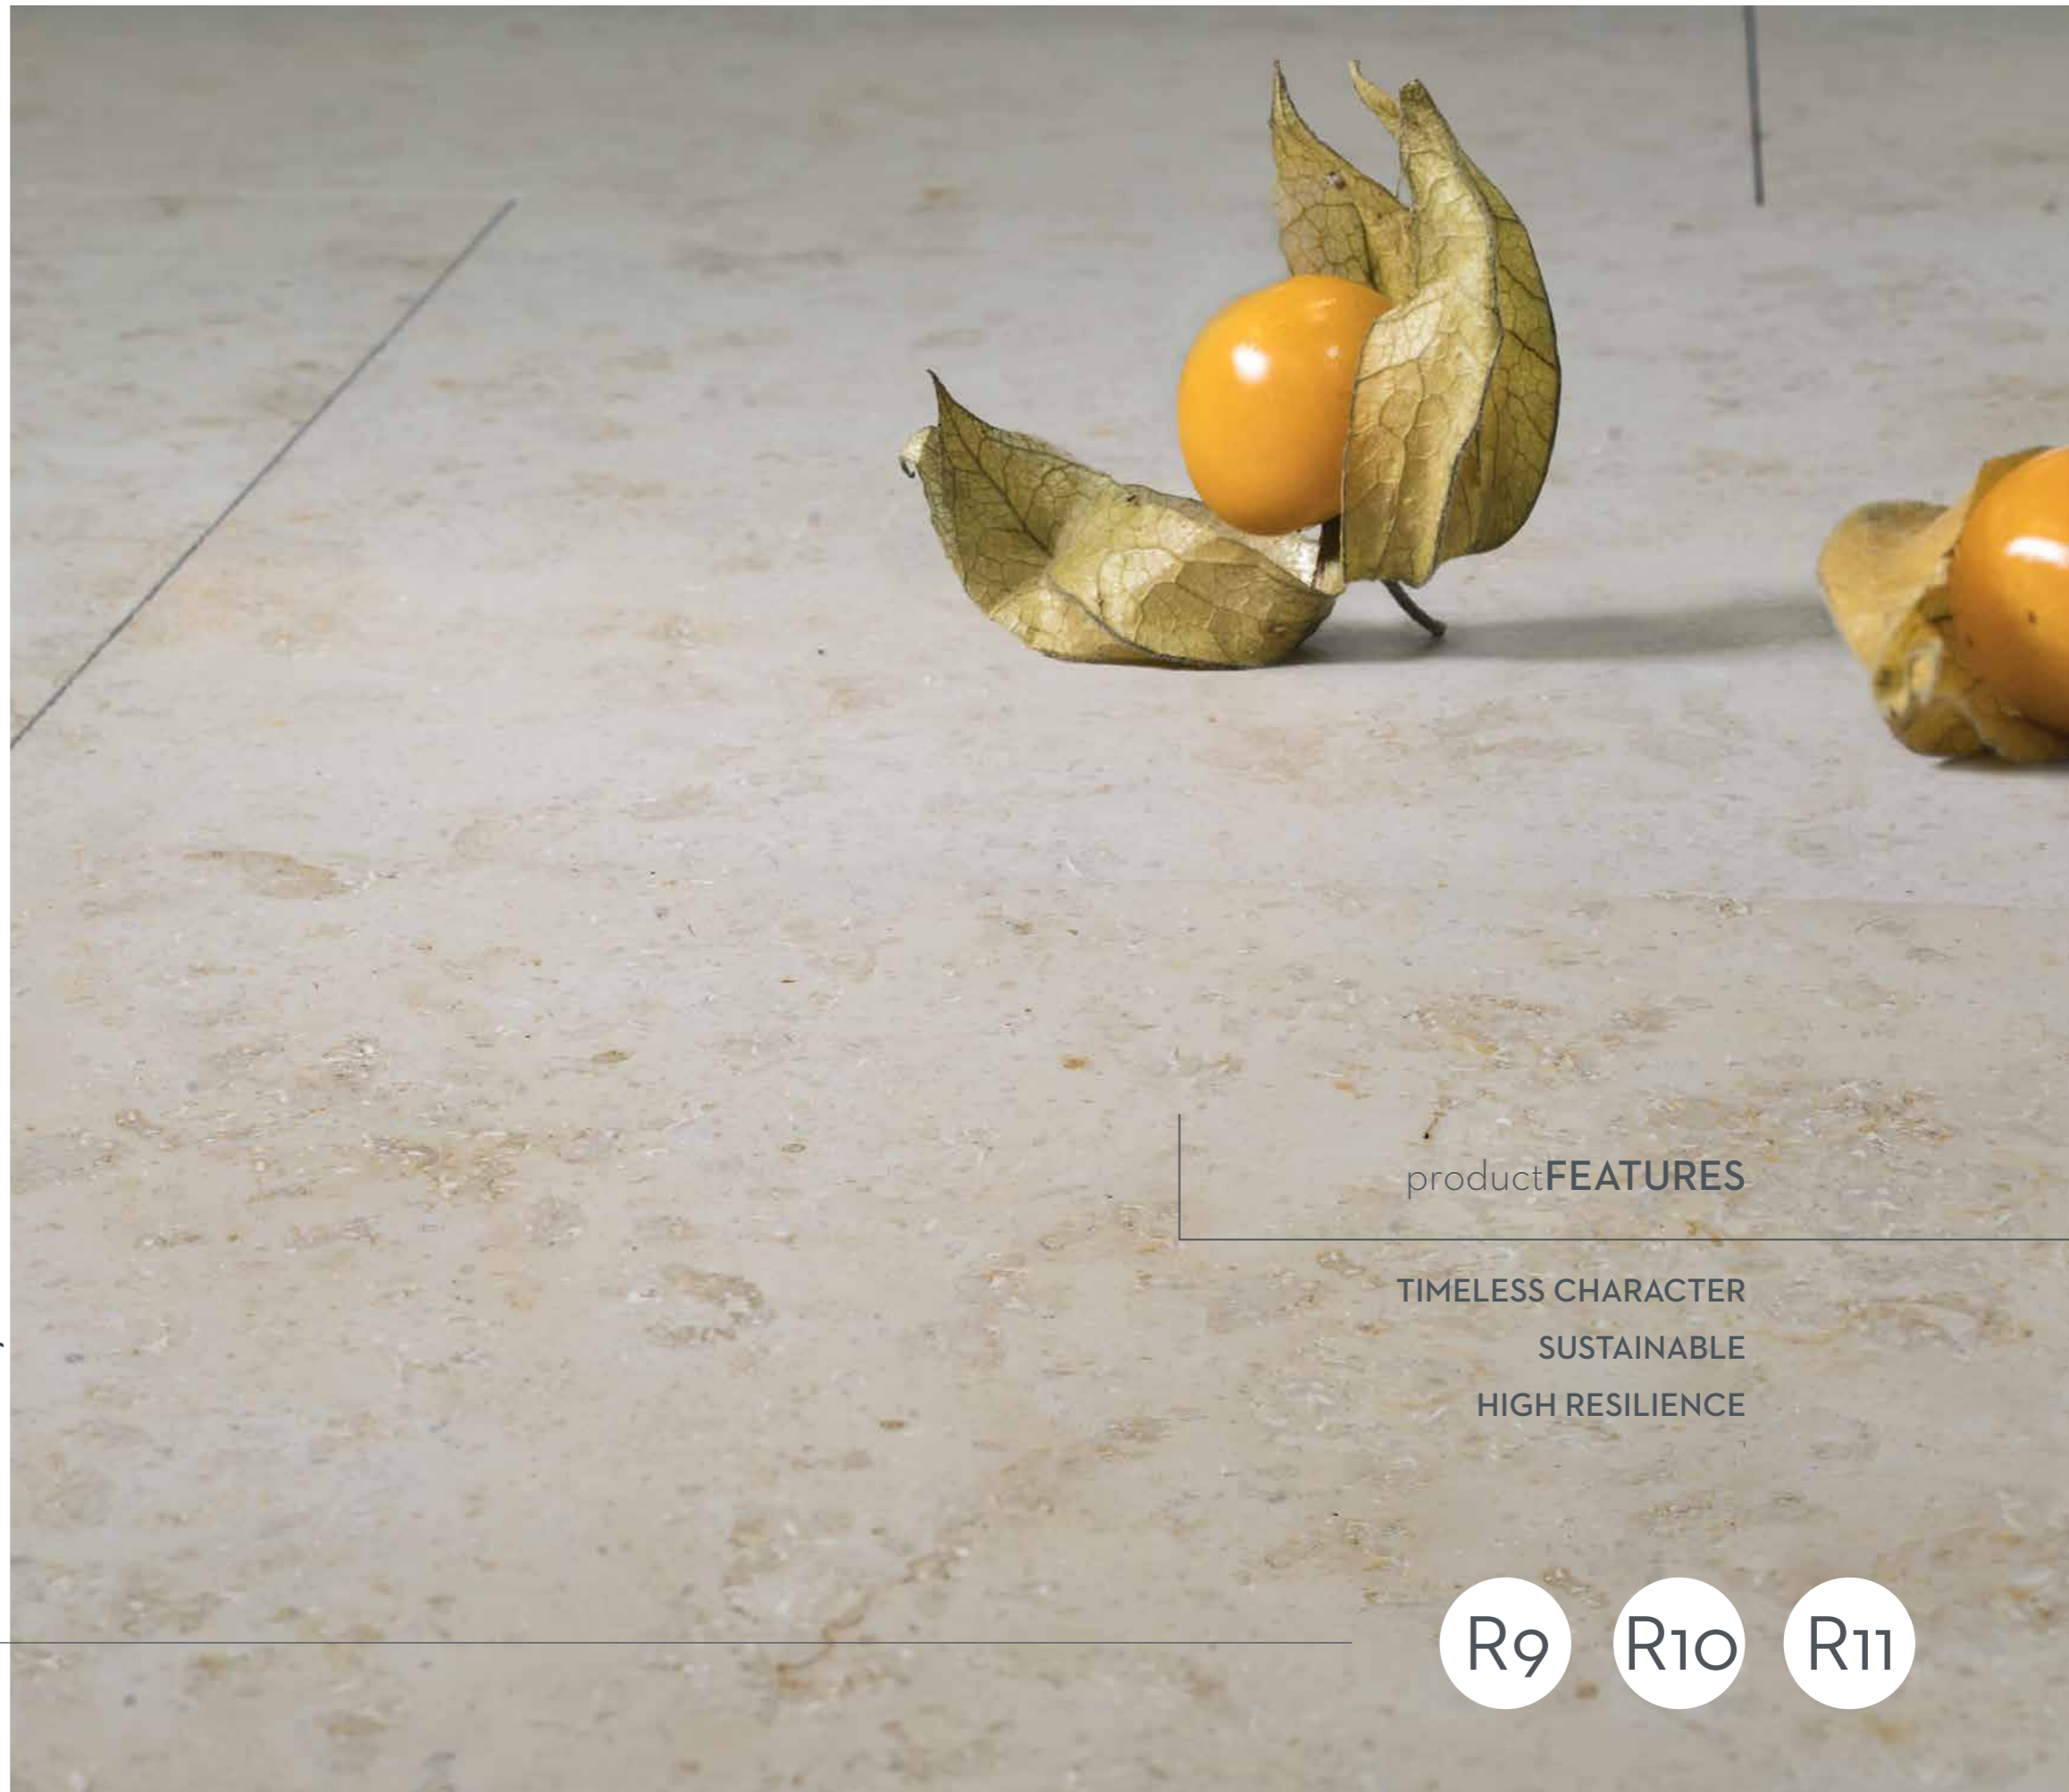

JURA LIMESTONE BEIGE

naturally classic.

04.1

product **FEATURES**

TIMELESS CHARACTER

SUSTAINABLE

HIGH RESILIENCE

R9

R10

R11